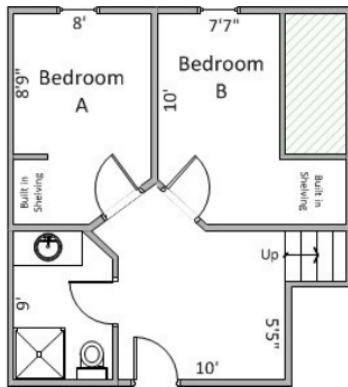

Studios

- 1 Murphy bed
- 1 Couch
- 1 Dining table
- 2 Dining table chairs
- 1 Dresser
- 1 End table

Two, Three, Four & Five Bedrooms

- 1 Twin bed per occupant
- 1 TV stand
- 1 End table
- 1 Dresser per bedroom
- 1 Dining table*
- 1 Dining table chair per bedroom*
- 1 Couch

Select units do not have dining tables/chairs

**Lumen
House**

Studio Units

Rooms #201, #301
300 Sq Ft

Rooms #205
505 Sq Ft

2 Bedrooms

Rooms #1
780 Sq Ft

Rooms #2
755 Sq Ft

2 Bedrooms

Rooms #3
840 Sq Ft

Rooms #104, #204
640 Sq Ft

3 Bedrooms 1 Bath

Rooms #4
970 Sq Ft

3 Bedrooms/2 Bath

Rooms #203
1,120 Sq Ft

Rooms #302
960 Sq Ft

Rooms #303
975 Sq Ft

4 Bedrooms

Rooms #102, #202
1,240 Sq Ft

U1
1240 Sq.

Rooms #306
1,275 Sq Ft

1275Sq.

Rooms #307
1,310 Sq Ft

5 Bedrooms