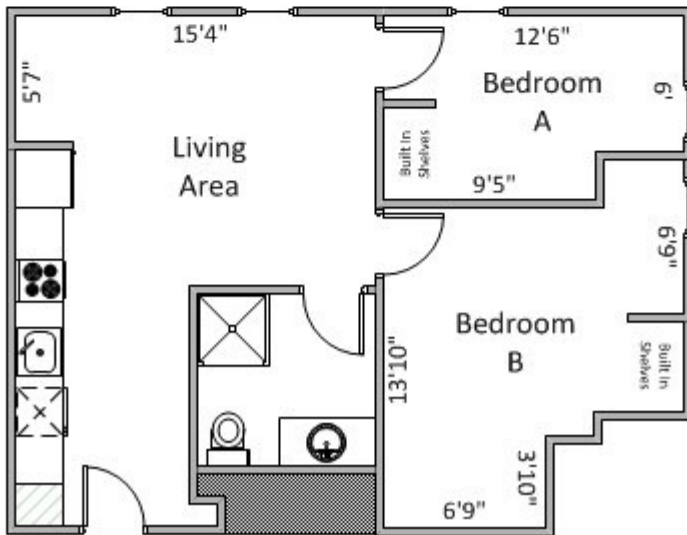

Studios

- 1 Murphy bed
- 1 Couch
- 1 Dining table
- 2 Dining table chairs
- 1 Dresser
- 1 End table

Two, Three, Four & Five Bedrooms

- 1 Twin bed per occupant
- 1 TV stand
- 1 End table
- 1 Dresser per bedroom
- 1 Dining table*
- 1 Dining table chair per bedroom*
- 1 Couch

Select units do not have dining tables/chairs

**Lumen
House**

Studio Units

Rooms #201, #301
300 Sq Ft

Rooms #205
505 Sq Ft

2 Bedrooms

Rooms #1
780 Sq Ft

Rooms #2
755 Sq Ft

2 Bedrooms

Rooms #3
840 Sq Ft

Rooms #104, #204
640 Sq Ft

3 Bedrooms 1 Bath

Rooms #4
970 Sq Ft

3 Bedrooms/2 Bath

Rooms #203
1,120 Sq Ft

Rooms #302
960 Sq Ft

Rooms #303
975 Sq Ft

4 Bedrooms

Rooms #102, #202
1,240 Sq Ft

U1
1240 Sq.

Rooms #306
1,275 Sq Ft

1275Sq.

Rooms #307
1,310 Sq Ft

5 Bedrooms