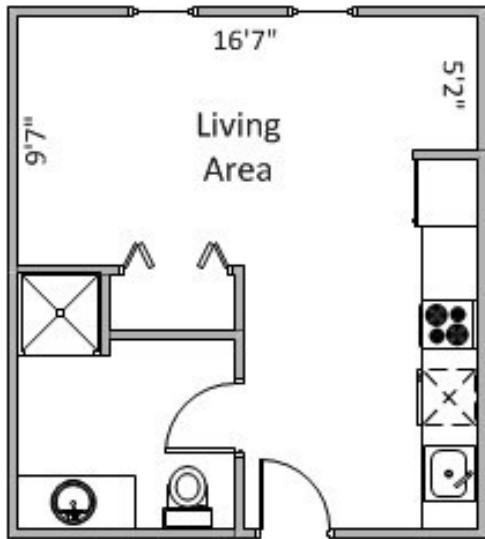

Studios

- 1 Murphy bed
- 1 Couch
- 1 Dining table
- 2 Dining table chairs
- 1 Dresser
- 1 End table

Two, Three, Four & Five Bedrooms

- 1 Twin bed per occupant
- 1 TV stand
- 1 End table
- 1 Dresser per bedroom
- 1 Dining table*
- 1 Dining table chair per bedroom*
- 1 Couch

Select units do not have dining tables/chairs

**Lumen
House**

Studio Units

Rooms #201, #301
300 Sq Ft

Rooms #205
505 Sq Ft

2 Bedrooms

Rooms #1
780 Sq Ft

Rooms #2
755 Sq Ft