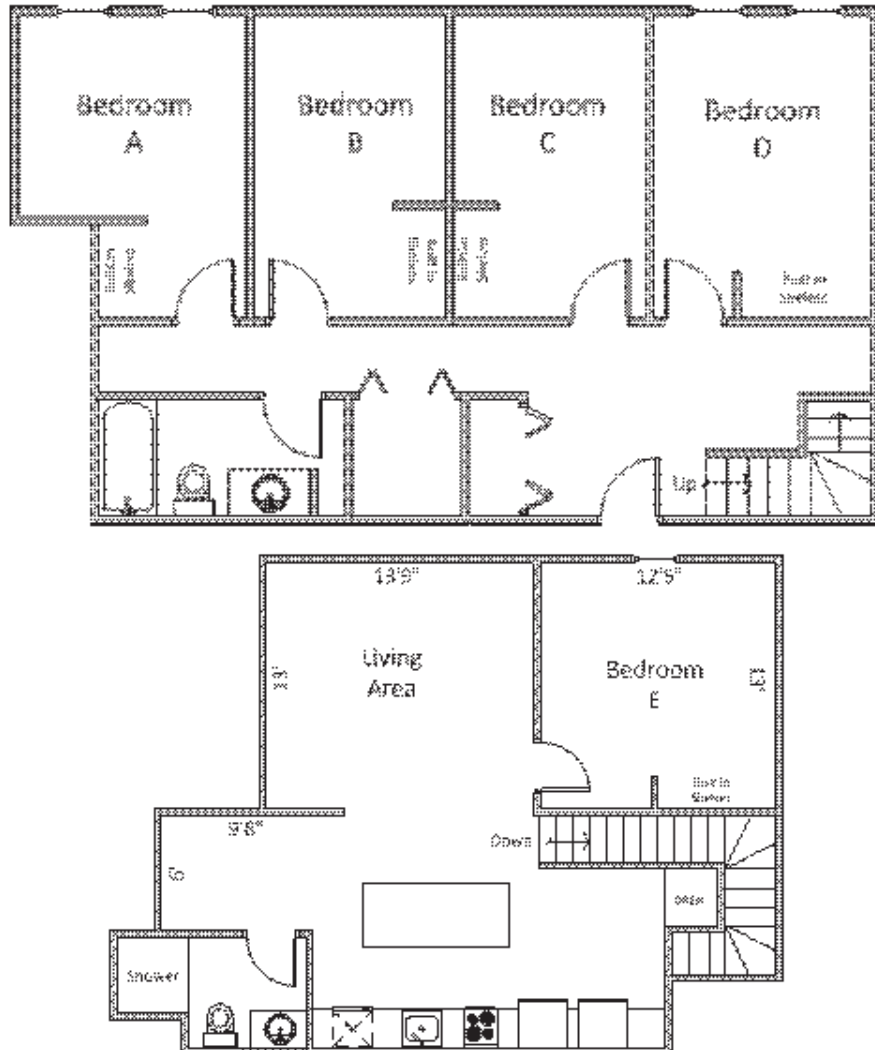

Studios

- 1 Murphy bed
- 1 Couch
- 1 Dining table
- 2 Dining table chairs
- 1 Dresser
- 1 End table

Two, Three, Four & Five Bedrooms

- 1 Twin bed per occupant
- 1 TV stand
- 1 End table
- 1 Dresser per bedroom
- 1 Dining table*
- 1 Dining table chair per bedroom*
- 1 Couch

Select units do not have dining tables/chairs

**Lumen
House**

Studio Units

Rooms #201, #301
300 Sq Ft

Rooms #205
505 Sq Ft

2 Bedrooms

Rooms #1
780 Sq Ft

Rooms #2
755 Sq Ft

Rooms #303
975 Sq Ft

4 Bedrooms

Rooms #102, #202
1,240 Sq Ft

U1
1240 Sq.

Rooms #306
1,275 Sq Ft

1275Sq.

Rooms #307
1,310 Sq Ft

5 Bedrooms

Rooms #101
1,631Sq Ft

5 Bedrooms

Rooms #304, #305
1,545 Sq Ft

Lumen House