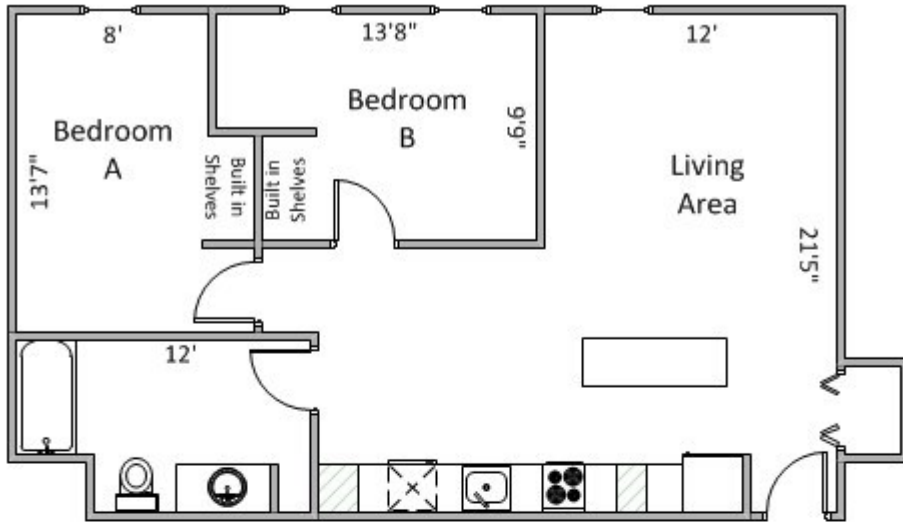

Studios

- 1 Murphy bed
- 1 Couch
- 1 Dining table
- 2 Dining table chairs
- 1 Dresser
- 1 End table

Two, Three, Four & Five Bedrooms

- 1 Twin bed per occupant
- 1 TV stand
- 1 End table
- 1 Dresser per bedroom
- 1 Dining table*
- 1 Dining table chair per bedroom*
- 1 Couch

Select units do not have dining tables/chairs

**Lumen
House**

Studio Units

Rooms #201, #301
300 Sq Ft

Rooms #205
505 Sq Ft

2 Bedrooms

Rooms #1
780 Sq Ft

Rooms #2
755 Sq Ft

2 Bedrooms

Rooms #3
840 Sq Ft

Rooms #104, #204
640 Sq Ft

3 Bedrooms 1 Bath

Rooms #4
970 Sq Ft

3 Bedrooms/2 Bath

Rooms #203
1,120 Sq Ft

Rooms #302
960 Sq Ft

Rooms #303
975 Sq Ft

4 Bedrooms

Rooms #102, #202
1,240 Sq Ft

U1
1240 Sq.

Rooms #306
1,275 Sq Ft

1275Sq.

Rooms #307
1,310 Sq Ft

5 Bedrooms