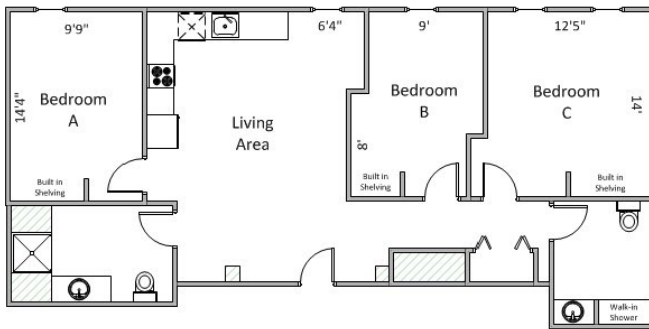

Studios

- 1 Murphy bed
- 1 Couch
- 1 Dining table
- 2 Dining table chairs
- 1 Dresser
- 1 End table

Two, Three, Four & Five Bedrooms

- 1 Twin bed per occupant
- 1 TV stand
- 1 End table
- 1 Dresser per bedroom
- 1 Dining table*
- 1 Dining table chair per bedroom*
- 1 Couch

Select units do not have dining tables/chairs

**Lumen
House**

Studio Units

Rooms #201, #301
300 Sq Ft

Rooms #205
505 Sq Ft

2 Bedrooms

Rooms #1
780 Sq Ft

Rooms #2
755 Sq Ft

2 Bedrooms

Rooms #3
840 Sq Ft

Rooms #104, #204
640 Sq Ft

3 Bedrooms 1 Bath

Rooms #4
970 Sq Ft

3 Bedrooms/2 Bath

Rooms #203
1,120 Sq Ft

Rooms #302
960 Sq Ft

Rooms #303
975 Sq Ft

4 Bedrooms

Rooms #102, #202
1,240 Sq Ft

U1
1240 Sq.

Rooms #306
1,275 Sq Ft

1275Sq.

Rooms #307
1,310 Sq Ft

5 Bedrooms