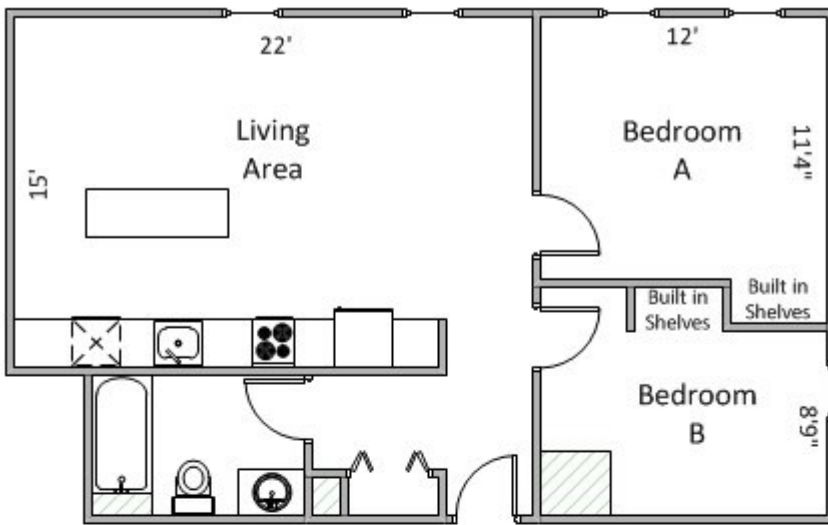

Studios

- 1 Murphy bed
- 1 Couch
- 1 Dining table
- 2 Dining table chairs
- 1 Dresser
- 1 End table

Two, Three, Four & Five Bedrooms

- 1 Twin bed per occupant
- 1 TV stand
- 1 End table
- 1 Dresser per bedroom
- 1 Dining table*
- 1 Dining table chair per bedroom*
- 1 Couch

Select units do not have dining tables/chairs

**Lumen
House**

Studio Units

Rooms #201, #301
300 Sq Ft

Rooms #205
505 Sq Ft

2 Bedrooms

Rooms #1
780 Sq Ft

Rooms #2
755 Sq Ft

2 Bedrooms

Rooms #3
840 Sq Ft

Rooms #104, #204
640 Sq Ft

3 Bedrooms 1 Bath

Rooms #4
970 Sq Ft

3 Bedrooms/2 Bath

Rooms #203
1,120 Sq Ft

Rooms #302
960 Sq Ft