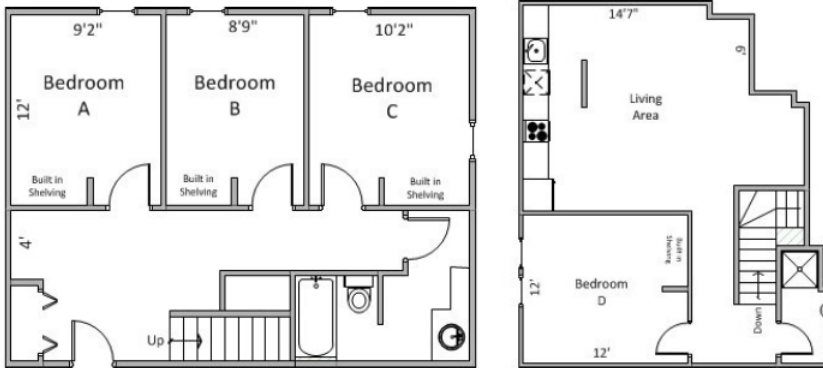

Studios

- 1 Murphy bed
- 1 Couch
- 1 Dining table
- 2 Dining table chairs
- 1 Dresser
- 1 End table

Two, Three, Four & Five Bedrooms

- 1 Twin bed per occupant
- 1 TV stand
- 1 End table
- 1 Dresser per bedroom
- 1 Dining table*
- 1 Dining table chair per bedroom*
- 1 Couch

Select units do not have dining tables/chairs

**Lumen
House**

Studio Units

Rooms #201, #301
300 Sq Ft

Rooms #205
505 Sq Ft

2 Bedrooms

Rooms #1
780 Sq Ft

Rooms #2
755 Sq Ft

2 Bedrooms

Rooms #3
840 Sq Ft

Rooms #104, #204
640 Sq Ft

3 Bedrooms 1 Bath

Rooms #4
970 Sq Ft

3 Bedrooms/2 Bath

Rooms #203
1,120 Sq Ft

Rooms #302
960 Sq Ft

Rooms #303
975 Sq Ft

4 Bedrooms

Rooms #102, #202
1,240 Sq Ft

U1
1240 Sq.

Rooms #306
1,275 Sq Ft

1275Sq.

Rooms #307
1,310 Sq Ft

5 Bedrooms