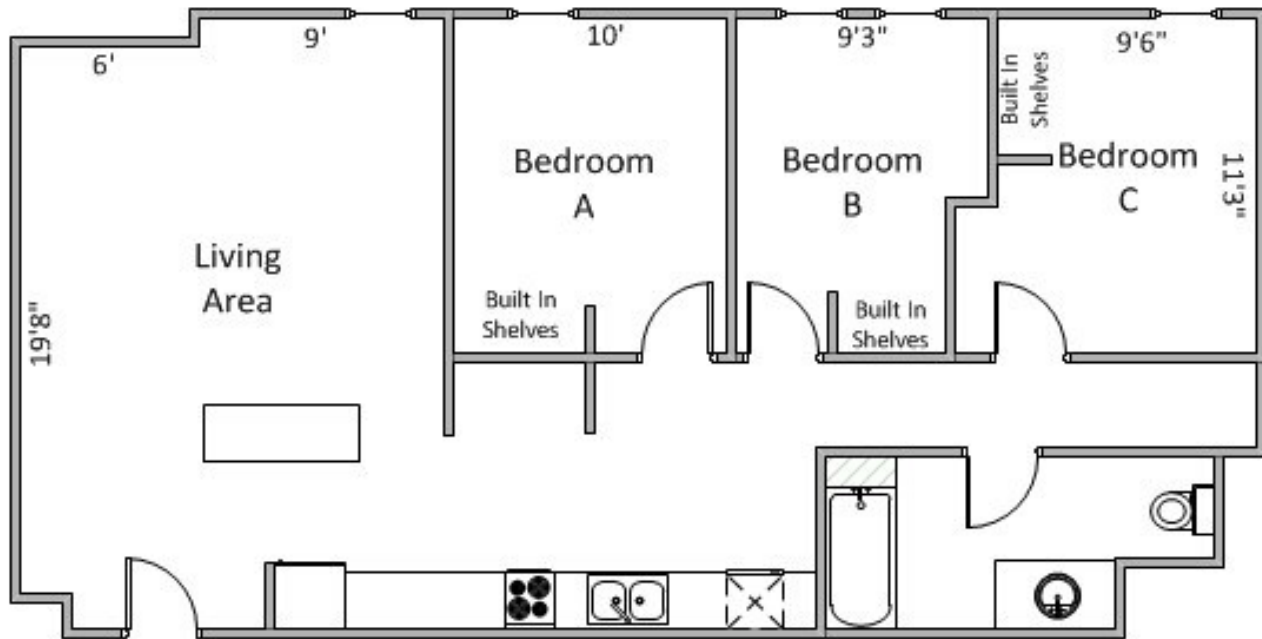

Studios

- 1 Murphy bed
- 1 Couch
- 1 Dining table
- 2 Dining table chairs
- 1 Dresser
- 1 End table

Two, Three, Four & Five Bedrooms

- 1 Twin bed per occupant
- 1 TV stand
- 1 End table
- 1 Dresser per bedroom
- 1 Dining table*
- 1 Dining table chair per bedroom*
- 1 Couch

Select units do not have dining tables/chairs

**Lumen
House**

Studio Units

Rooms #201, #301
300 Sq Ft

Rooms #205
505 Sq Ft

2 Bedrooms

Rooms #1
780 Sq Ft

Rooms #2
755 Sq Ft

2 Bedrooms

Rooms #3
840 Sq Ft

Rooms #104, #204
640 Sq Ft

3 Bedrooms 1 Bath

Rooms #4
970 Sq Ft

3 Bedrooms/2 Bath

Rooms #203
1,120 Sq Ft

Rooms #302
960 Sq Ft

Rooms #303
975 Sq Ft

4 Bedrooms

Rooms #102, #202
1,240 Sq Ft

U1
1240 Sq.

Rooms #306
1,275 Sq Ft

1275Sq.

Rooms #307
1,310 Sq Ft

5 Bedrooms