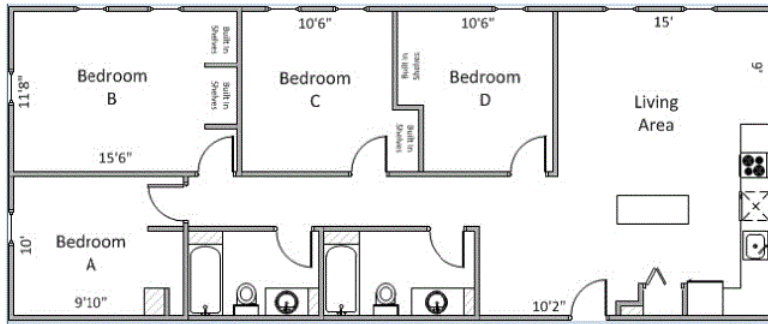

Studios

- 1 Murphy bed
- 1 Couch
- 1 Dining table
- 2 Dining table chairs
- 1 Dresser
- 1 End table

Two, Three, Four & Five Bedrooms

- 1 Twin bed per occupant
- 1 TV stand
- 1 End table
- 1 Dresser per bedroom
- 1 Dining table*
- 1 Dining table chair per bedroom*
- 1 Couch

Select units do not have dining tables/chairs

**Lumen
House**

Studio Units

Rooms #201, #301
300 Sq Ft

Rooms #205
505 Sq Ft

2 Bedrooms

Rooms #1
780 Sq Ft

Rooms #2
755 Sq Ft

2 Bedrooms

Rooms #3
840 Sq Ft

Rooms #104, #204
640 Sq Ft

3 Bedrooms 1 Bath

Rooms #4
970 Sq Ft

3 Bedrooms/2 Bath

Rooms #203
1,120 Sq Ft

Rooms #302
960 Sq Ft

Rooms #303
975 Sq Ft

4 Bedrooms

Rooms #102, #202
1,240 Sq Ft

U1
1240 Sq.

Rooms #306
1,275 Sq Ft

1275Sq.

Rooms #307
1,310 Sq Ft

5 Bedrooms